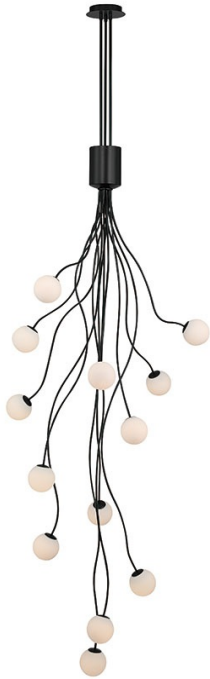

## Athena, Chandelier, 13-Light, 28", Matte Black, Opal Et...

Item No.  
50256-013

JOB NAME:

DATE:

TYPE:

COMMENTS:

### LIGHT INFORMATION

Light Type Integrated LED

Bulb Socket N/A

Bulb Shape N/A

Bulb Included N/A

CRI 90

Delivered Lumens 3499

Colour Temperature (Kelvin) 3000K

### DIMENSIONS & WEIGHT

Product Width (In)

Product Height (In) 77

Product Ext (In)

Product Diameter (In) 28

Product Weight (Lbs) 17.64

Product Length (In)

### SHADE FINISH

Shade Finish: Opal