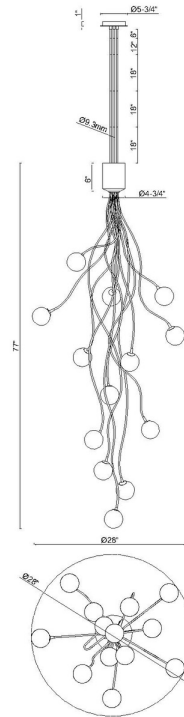

## Athena, Chandelier, 13-Light, 28", Matte Black, Opal Et...

Item No.  
50256-013

JOB NAME:

DATE:

TYPE:

COMMENTS:

### LIGHT INFORMATION

Light Type Integrated LED

Bulb Socket N/A

Bulb Shape N/A

Bulb Included N/A

CRI 90

Delivered Lumens 3499

Colour Temperature (Kelvin) 3000K

### LIGHT INFORMATION (CONT'D.)

Light Wattage 2.92

Total Wattage 37.96

### DIMENSIONS & WEIGHT

Product Width (In)

Product Height (In) 77

Product Ext (In)

Product Diameter (In) 28

Product Weight (Lbs) 17.64

Product Length (In)