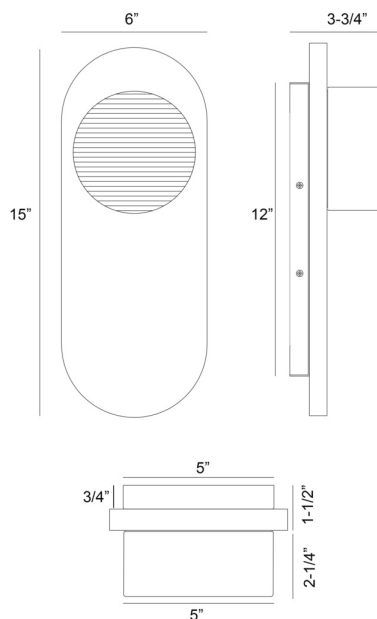

EUROfase

Sternn, Outdoor, 15", Travertine, Clear Ribbed Glass

Item No.
50272-013

JOB NAME:

DATE:

TYPE:

COMMENTS:

LIGHT INFORMATION

Light Type	Integrated LED
Bulb Socket	N/A
Bulb Shape	N/A
Bulb Included	N/A
CRI	90
Delivered Lumens	477
Colour Temperature (Kelvin)	3000K
Average Hours LED (L70)	52000
Number of Lights	1
Light Direction	Ambient
Dimming Method	Triac
Output Voltage	24
Current Type	AC

LIGHT INFORMATION (CONT'D.)

Light Wattage	10
Total Wattage	10

DIMENSIONS & WEIGHT

Product Width (In)	5.91
Product Height (In)	15
Product Ext (In)	3.7
Product Diameter (In)	
Product Weight (Lbs)	8.22
Product Length (In)	

INSTALLATION

Mounting Type	J-Box
Mounting Location Rating	Wet (IP65)

PRODUCT FINISH

Finish: Travertine

SHADE FINISH

Shade Finish: Clear Ribbed

PRODUCT FEATURES