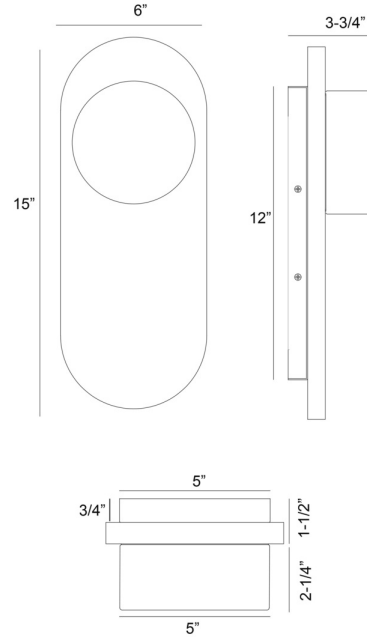

EUROfase

Sternn, Outdoor, 15", Travertine, Clear Smooth Glass

Item No.
50272-044

JOB NAME:

DATE:

TYPE:

COMMENTS:

LIGHT INFORMATION

Light Type Integrated LED

Bulb Socket N/A

Bulb Shape N/A

Bulb Included N/A

CRI 90

Delivered Lumens 477

Colour Temperature (Kelvin) 3000K

Average Hours LED (L70) 52000

Number of Lights 1

Light Direction Ambient

Dimming Method Triac

Output Voltage 24

Current Type AC

LIGHT INFORMATION (CONT'D.)

Light Wattage 10

Total Wattage 10

DIMENSIONS & WEIGHT

Product Width (In) 5.91

Product Height (In) 15

Product Ext (In) 3.7

Product Diameter (In)

Product Weight (Lbs) 8.22

Product Length (In)

INSTALLATION

Mounting Type J-Box

Mounting Location Rating Wet (IP65)

PRODUCT FINISH

Finish: Travertine

SHADE FINISH

Shade Finish: Clear Smooth

PRODUCT FEATURES