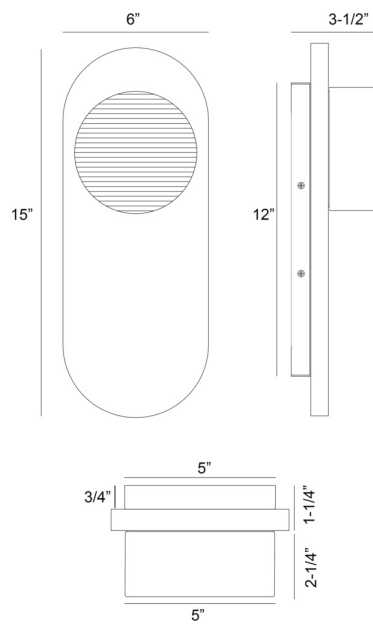

EUROfase

Sternn, Outdoor, 15", Marble White, Clear Ribbed Glass

Item No.

50273-010

JOB NAME:

DATE:

TYPE:

COMMENTS:

LIGHT INFORMATION

Light Type Integrated LED

Bulb Socket N/A

Bulb Shape N/A

Bulb Included N/A

CRI 90

Delivered Lumens 478

Colour Temperature (Kelvin) 3000K

Total Wattage 10

DIMENSIONS & WEIGHT

Product Width (In) 5.91

Product Height (In) 15

Product Ext (In) 3.5

Product Diameter (In)

Product Weight (Lbs) 7.78

Product Length (In)