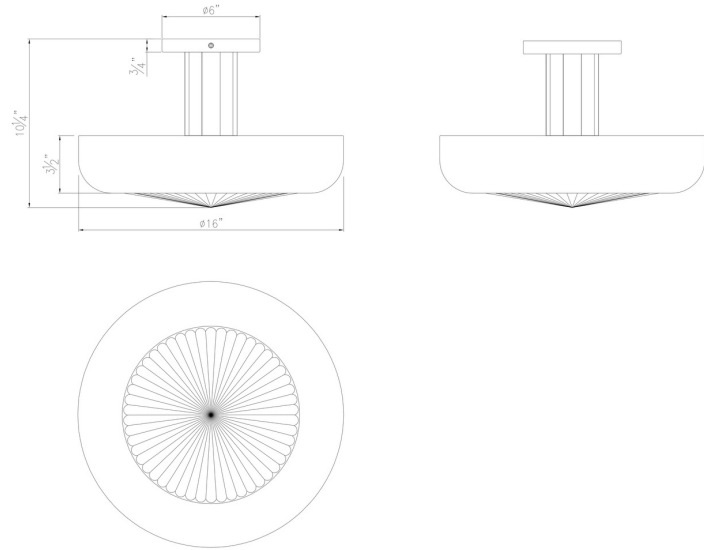

EUROfase

Macey, Flush Mount, 16", Harlow Bronze, Etched Glass

Item No.

50389-018

JOB NAME:

DATE:

TYPE:

COMMENTS:

LIGHT INFORMATION

Light Type Integrated LED

Bulb Socket N/A

Bulb Shape N/A

Bulb Included N/A

CRI 90

Delivered Lumens 1576

Colour Temperature (Kelvin) 3000K

Total Wattage 36

DIMENSIONS & WEIGHT

Product Width (In)

Product Height (In) 10

Product Ext (In)

Product Diameter (In) 16

Product Weight (Lbs) 8.55

Product Length (In)