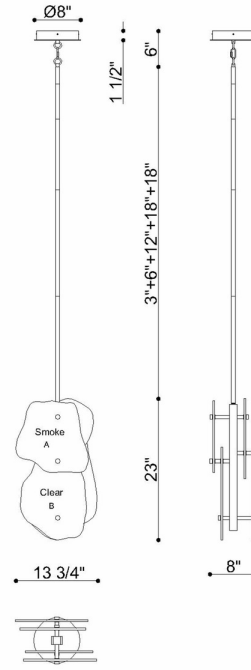

EUROfase

Grotto, Pendant, 24", Polished Nickel, Mixed Glass

Item No.
50464-012

JOB NAME:

DATE:

TYPE:

COMMENTS:

LIGHT INFORMATION

Light Type Integrated LED

Bulb Socket N/A

Bulb Shape N/A

Bulb Included N/A

CRI 90

Delivered Lumens 868

Colour Temperature (Kelvin) 3000K

Average Hours LED (L70) 52000

Number of Lights 1

Light Direction Ambient

Dimming Method Triac

Output Voltage 24

Current Type DC

LIGHT INFORMATION (CONT'D.)

Light Wattage 27

Total Wattage 27

DIMENSIONS & WEIGHT

Product Width (In) 8

Product Height (In) 24

Product Ext (In)

Product Diameter (In)

Product Weight (Lbs) 47.44

Product Length (In) 12.4

INSTALLATION