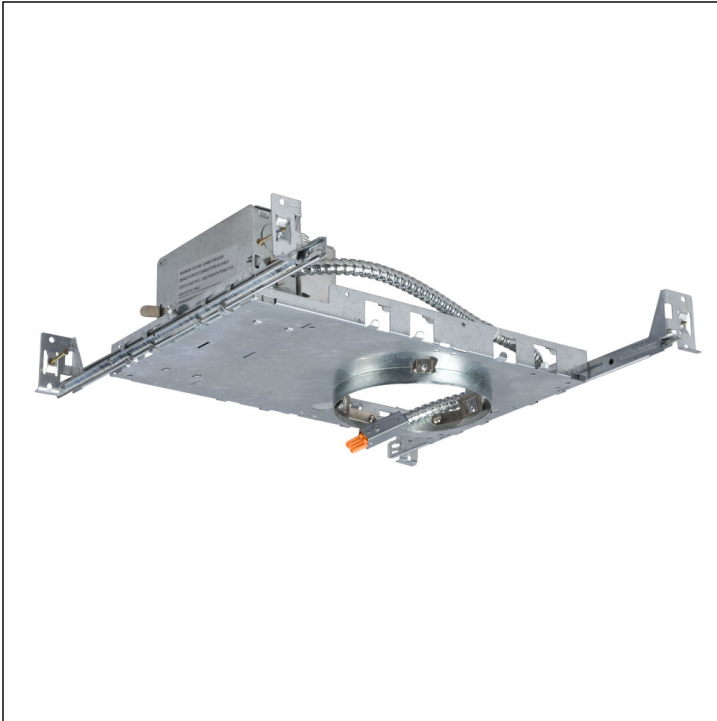

## **RL-C4P-21**

12-1/8"L x 7-3/4"W x 3-5/8"H

4" Commercial Plaster Frame (w/ Hangar Bars) / Driver / 21W / 120/277V / Dimmable 0-10V

## **Specifications**

<b>Model#:</b>	RL-C4P-21	<b>UPC:</b>	775379083786
<b>Finish:</b>	--	<b>Location:</b>	Damp
<b>Glass/Shade:</b>	--	<b>ENERGY STAR:</b>	No
<b>Fixture Material:</b>	--	<b>Fluorescent:</b>	No
<b>Dimension:</b>	12-1/8"L x 7-3/4"W x 3-5/8"H	<b>Safety Listings:</b>	CSA or Equivalent
<b>Lamping:</b>	21W ,	<b>Unit Gross Weight:</b>	2.6 lbs.
<b>Color Temperature/CRI:</b>	-- / --	<b>Master Pack:</b>	4
<b>Lamp Included:</b>	Not Included	<b>Master Gross Weight:</b>	11.88 lbs.
<b>Dimming:</b>	--	<b>Glass Size:</b>	
<b>Total Lumens:</b>	--	<b>Delivered Lumens:</b>	--
<b>Dimmer List:</b>	--		
<b>Comments:</b>	Opening on fixture 4-7/8" Dia. Must be used with RL-C4CL-21 or RL-C4HZ-21,LED Life 50,000 Hours		