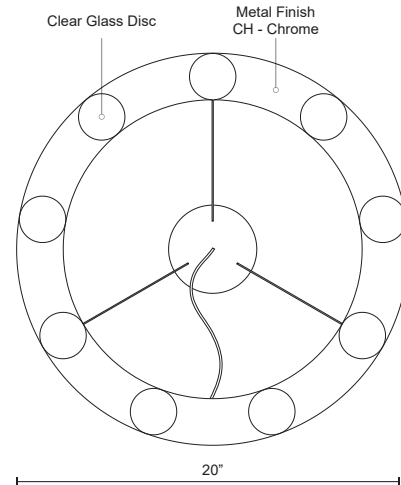

**BELLE**  
**401441CH-LED**  
 PENDANTS

PROJECT

**DESCRIPTION**

Sophisticated sleek modern designed nine lamp LED pendant. Polished chrome ring with nine clear crystal diffusers evenly spaced apart on the bottom side of the pendant. Equipped with our powerful 120V AC LED technology.

**SPECIFICATION DETAILS**

\* For custom options, consult factory for details.

<b>Fixture Dimensions</b>	D20" x H2-3/4"
<b>Light Source</b>	LED
<b>Wattage</b>	43W
<b>Total Lumens</b>	3600lm
<b>Delivered Lumens</b>	CH-2325lm*
<b>Voltage</b>	120V
<b>Color Temperature</b>	3000K
<b>CRI (Ra)</b>	>90
<b>Optional Color Temps</b>	2700K - 5000K Available, Minimum Order Quantities Apply
<b>LED Rated Life</b>	50,000 hours
<b>Dimming</b>	100% - 10%, ELV Dimmer (Not Included)
<b>Diffuser Details</b>	Clear Acrylic
<b>Adjustable</b>	Yes
<b>Wire Length</b>	72" Max
<b>Wire Type</b>	Clear SSL Wire
<b>Location</b>	Dry
<b>Warranty</b>	5 Years
<b>Canopy Dimensions</b>	D6" x H3/4"