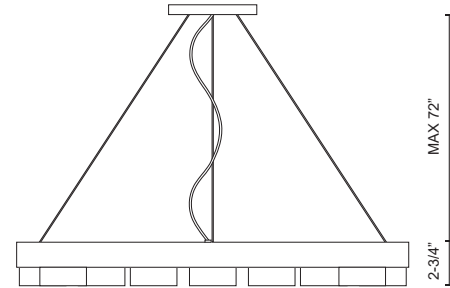

**BELLE**  
**401441CH-LED**  
 PENDANTS

PROJECT

**DESCRIPTION**

Sophisticated sleek modern designed nine lamp LED pendant. Polished chrome ring with nine clear crystal diffusers evenly spaced apart on the bottom side of the pendant. Equipped with our powerful 120V AC LED technology.

**SPECIFICATION DETAILS**

\* For custom options, consult factory for details.

<b>Fixture Dimensions</b>	D20" x H2-3/4"
<b>Light Source</b>	LED
<b>Wattage</b>	43W
<b>Total Lumens</b>	3600lm
<b>Delivered Lumens</b>	CH-2325lm*
<b>Voltage</b>	120V
<b>Color Temperature</b>	3000K
<b>CRI (Ra)</b>	>90
<b>Optional Color Temps</b>	2700K - 5000K Available, Minimum Order Quantities Apply
<b>LED Rated Life</b>	50,000 hours
<b>Dimming</b>	100% - 10%, ELV Dimmer (Not Included)
<b>Diffuser Details</b>	Clear Acrylic
<b>Adjustable</b>	Yes
<b>Wire Length</b>	72" Max
<b>Wire Type</b>	Clear SSL Wire
<b>Location</b>	Dry
<b>Warranty</b>	5 Years
<b>Canopy Dimensions</b>	D6" x H3/4"