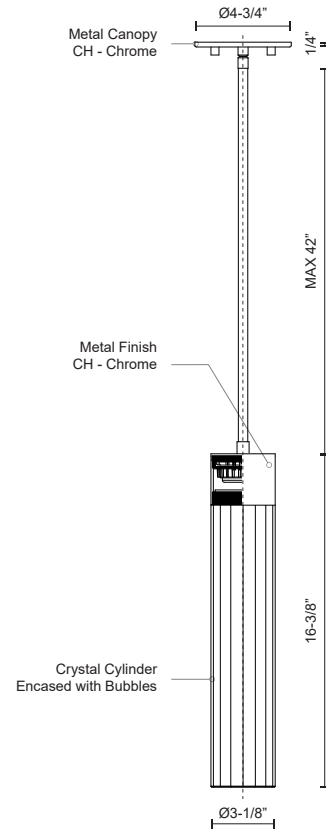

ADRIAN
440011CH-LED
 PENDANTS

PROJECT

DESCRIPTION

Single lamp LED pendant with fine cut encased bubble crystal cylinder. Chrome metal details, and is equipped with our powerful 120V AC LED technology.

SPECIFICATION DETAILS

* For custom options, consult factory for details.

Fixture Dimensions	D3-1/8" x H16-3/8"
Light Source	LED
Wattage	10W
Total Lumens	800lm
Delivered Lumens	CH-342lm
Voltage	120V
Color Temperature	3000K
CRI (Ra)	>90
Optional Color Temps	2700K - 5000K Available, Minimum Order Quantities Apply
LED Rated Life	50,000 hours
Dimming	100% - 10%, ELV Dimmer (Not Included)
Crystal Details	Crystal Encased with Bubbles
Adjustable	Yes
Rod Length	42" Max (3x12" + 1x6")
Location	Dry
Warranty	5 Years
Canopy Dimensions	D4-3/4" x H1/4"