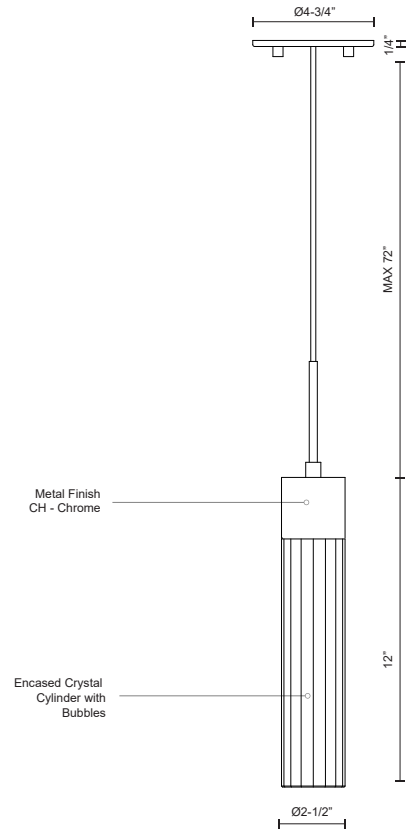

ADRIAN
440111CH-LED
 PENDANTS

PROJECT

DESCRIPTION

Single lamp LED pendant with fine cut encased bubble crystal cylinder. Chrome metal details, and is equipped with our powerful 120V AC LED technology.

SPECIFICATION DETAILS

* For custom options, consult factory for details.

Fixture Dimensions	D2-1/2" x H12"
Light Source	LED
Wattage	10W
Total Lumens	800lm
Delivered Lumens	CH-366lm
Voltage	120V
Color Temperature	3000K
CRI (Ra)	>90
Optional Color Temps	2700K - 5000K Available, Minimum Order Quantities Apply
LED Rated Life	50,000 hours
Dimming	100% - 10%, ELV Dimmer (Not Included)
Crystal Details	Crystal Encased with Bubbles
Adjustable	Yes
Wire Length	72" Max
Wire Type	Clear SSL Wire
Location	Dry
Warranty	5 Years
Canopy Dimensions	D4-3/4" x H1/4"