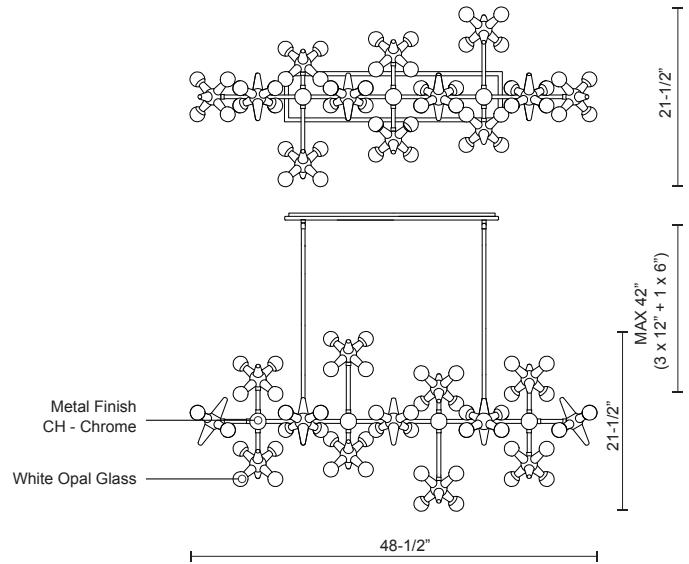

JAX
CH51049-CH
CHANDELIERS

PROJECT

DESCRIPTION

This amazing linear Jax's chandelier has sixteen individual Jax's which spiral horizontally in an extensive asymmetrical pattern. Each individual Jax has four LED lights. Each LED is covered by an elegant round white opal glass with chrome metal details. Truly an amazing piece provided with our powerful 120V AC LED technology

SPECIFICATION DETAILS

* For custom options, consult factory for details.

Fixture Dimensions	L48-1/2" x W21-1/2" x H21-1/2"
Light Source	LED
Wattage	175W
Total Lumens	11520lm
Delivered Lumens	CH-7984lm
Voltage	120V
Color Temperature	3000K
CRI (Ra)	>90
Optional Color Temps	2700K - 5000K Available, Minimum Order Quantities Apply
LED Rated Life	50,000 hours
Dimming	100% - 10%, ELV Dimmer (Not Included)
Glass Details	White Opal Glass
Adjustable	Yes
Rod Length	42" Max (3x12" + 1x6")
Location	Dry
Warranty	5 Years
Product Adaptor	ADP001CH, Sold Separately
Canopy Dimensions	L26-1/4" x W6" x H1"