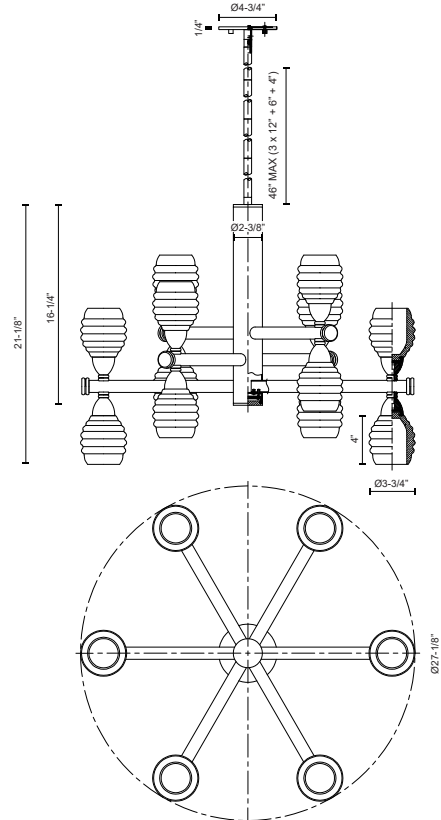

**HONEYCOMB
CH52127-CH**
CHANDELIERS

PROJECT

DESCRIPTION

This magnificent vintage but modern designed LED chandelier is truly one of a kind. From the center is a vertical polished chromed cylinder which extent six architecturally designed arms with elegant upward and downward cannikins which omit the light beautifully through each die-cast clear glass. At the bottom of the center cylinder is a downlight light covered by a tranquil frosted diffuser. Equipped with our powerful 120V AC LED technology.

SPECIFICATION DETAILS

* For custom options, consult factory for details.

Fixture Dimensions	D27-1/8" x H21-1/8"
Light Source	LED
Wattage	60W
Total Lumens	4800lm
Delivered Lumens	CH-2940lm*
Voltage	120V
Color Temperature	3000K
CRI (Ra)	>90
Optional Color Temps	2700K - 5000K Available, Minimum Order Quantities Apply
LED Rated Life	50,000 hours
Dimming	100% - 10%, ELV Dimmer (Not Included)
Glass Details	Cast Clear Glass
Adjustable	Yes
Rod Length	46" Max (3x12" + 1x6" + 1x4")
Location	Dry
Warranty	5 Years
Product Adaptor	ADP001CH, Sold Separately
Canopy Dimensions	D4-3/4" x H1/4"
Finish Option(s)	Chrome