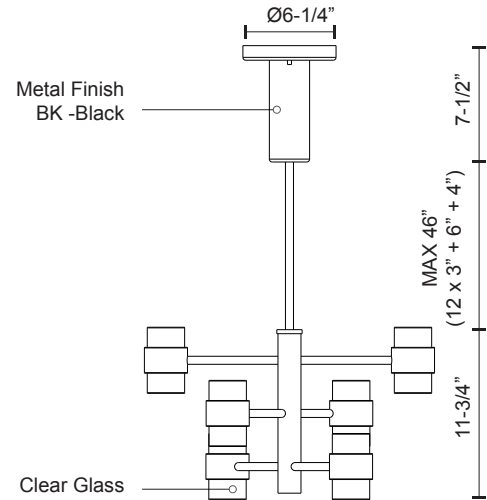

COPENHAGEN EP48224-BK

PENDANTS

PROJECT

DESCRIPTION

The Copenhagen balances a clean, simple geometry with highly detailed glass for a sophisticated outdoor product line. The stark yet refined finish of the black structure contrasts with the translucent glass to augment its effect. Available in both wall-mounted and chandelier configurations, the complete offering is both elegant and versatile.

SPECIFICATION DETAILS

* For custom options, consult factory for details.

Fixture Dimensions	D24-1/2" x H11-3/4"
Light Source	LED
Wattage	38W
Total Lumens	3500lm
Delivered Lumens	BK-2070lm*
Voltage	120V
Color Temperature	3000K
CRI (Ra)	>90
Optional Color Temps	2700K - 5000K Available, Minimum Order Quantities Apply
LED Rated Life	50,000 hours
Dimming	100% - 10%, TRIAC or ELV Dimmer (Not Included)
Glass Details	Cast clear textured glass
Adjustable	Yes
Rod Length	46" Max (3x12" + 1x6" + 1x4")
Location	Wet
Warranty	5 Years
Canopy Dimensions	D6-1/4" x H7-1/2"