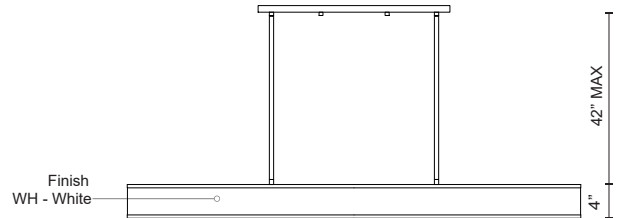

**COVINA
LP14554
PENDANTS**

PROJECT

DESCRIPTION

The white organza shade that covers the concealed Aluminum and Steel chassis gives depth and structure to this rectangular shaped pendant lamp. The long edge of the rectangular lamp shade measures 54 inches and is attached to the ceiling with two rods. LEDs are efficiently diffused with a white acrylic panel – always a glow never a glare.

LP14554-WH
White

SPECIFICATION DETAILS

* For custom options, consult factory for details.

Fixture Dimensions	L54" x W9-5/8" x H4"
Light Source	LED
Wattage	59W
Total Lumens	4800lm
Delivered Lumens	WH-2687lm
Voltage	120V
Color Temperature	3000K
CRI (Ra)	>90
Optional Color Temps	2700K - 5000K Available, Minimum Order Quantities Apply
LED Rated Life	50,000 hours
Dimming	100% - 10%, ELV Dimmer (Not Included)
Diffuser Details	White Acrylic Diffuser
Adjustable	Yes
Rod Length	42" Max (3x12" + 1x6")
Location	Dry
Warranty	5 Years
Canopy Dimensions	L22-7/8" x W4-3/4" x H3/4"