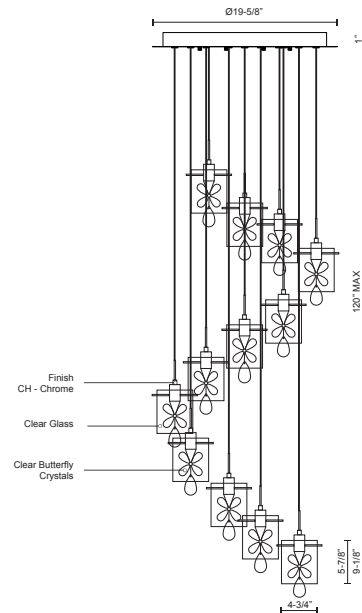

**NAVI
MP2712-CH
PENDANTS**

PROJECT

DESCRIPTION

Dazzling round twelve LED multi-pendant with each pendant having rounded square clear glass. Directly under each LED module hangs an exquisite butterfly shaped crystal assembly with a tear dropped center crystal. When lit the light sparkles brilliantly throughout all the crystals and surrounding area of the fixture. Fine polished chrome metal details with a maximum adjustable wire length of 120". Provided with our powerful 120V AC LED technology. Available in a single pendant and a variety of multi-pendant arrangements see series options for more details.

SPECIFICATION DETAILS

* For custom options, consult factory for details.

Fixture Dimensions	D19-5/8" x H9-1/8"
Light Source	LED
Wattage	60W
Total Lumens	4800lm
Delivered Lumens	CH-3120lm*
Voltage	120V
Color Temperature	3000K
CRI (Ra)	>90
Optional Color Temps	2700K - 5000K Available, Minimum Order Quantities Apply
LED Rated Life	50,000 hours
Dimming	100% - 10%, ELV Dimmer (Not Included)
Crystal Details	Clear Butterfly Crystal
Shade Details	Clear Glass Rounded Corner
Adjustable	Yes
Wire Length	120" Max
Wire Type	Clear SSL Wire
Location	Dry
Warranty	5 Years
Canopy Dimensions	D19-5/8" x H1"