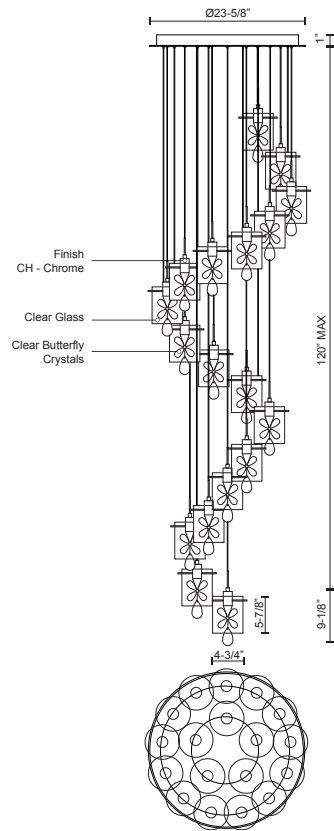

**NAVI
MP2718-CH
PENDANTS**

PROJECT

DESCRIPTION

Dazzling round eighteen LED multi-pendant with each pendant having rounded square clear glass. Directly under each LED module hangs an exquisite butterfly shaped crystal assembly with a tear dropped center crystal. When lit the light sparkles brilliantly throughout all the crystals and surrounding area of the fixture. Fine polished chrome metal details with a maximum adjustable wire length of 120". Provided with our powerful 120V AC LED technology. Available in a single pendant and a variety of multi-pendant arrangements see series options for more details.

SPECIFICATION DETAILS

* For custom options, consult factory for details.

Fixture Dimensions	D23-5/8" x H9-1/8"
Light Source	LED
Wattage	90W
Total Lumens	7200lm
Delivered Lumens	CH-4680lm*
Voltage	120V
Color Temperature	3000K
CRI (Ra)	>90
Optional Color Temps	2700K - 5000K Available, Minimum Order Quantities Apply
LED Rated Life	50,000 hours
Dimming	100% - 10%, ELV Dimmer (Not Included)
Crystal Details	Clear Butterfly Crystal
Shade Details	Clear Glass Rounded Corner
Adjustable	Yes
Wire Length	120" Max
Wire Type	Clear SSL Wire
Location	Dry
Warranty	5 Years
Canopy Dimensions	D23-5/8" x H1"