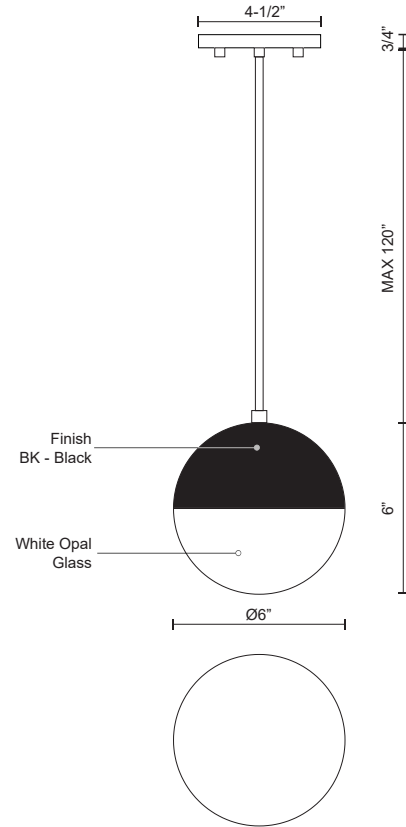

**MONAE**  
**PD11706-BK**  
PENDANTS

PROJECT

**DESCRIPTION**

Single LED retro styled orb shaped pendant. The top semi sphere is painted black metal which connects at the equator of orb to complete the bottom of the fixture with a semi sphere shaped white acrylic. When lit the light shines evenly throughout the bottom glass and into the surrounding area. Matching black clothed covered SVT cable with our powerful 120V AC LED technology. Available in three different sizes.

**SPECIFICATION DETAILS**

\* For custom options, consult factory for details.

<b>Fixture Dimensions</b>	D6" x H6"
<b>Light Source</b>	LED
<b>Wattage</b>	10W
<b>Total Lumens</b>	800lm
<b>Delivered Lumens</b>	BK-453lm
<b>Voltage</b>	120V
<b>Color Temperature</b>	3000K
<b>CRI (Ra)</b>	>90
<b>Optional Color Temps</b>	2700K - 5000K Available, Minimum Order Quantities Apply
<b>LED Rated Life</b>	50,000 hours
<b>Dimming</b>	100% - 10%, ELV Dimmer (Not Included)
<b>Diffuser Details</b>	White Acrylic
<b>Adjustable</b>	Yes
<b>Wire Length</b>	120" Max
<b>Wire Type</b>	Black SVT Cord
<b>Location</b>	Dry
<b>Warranty</b>	5 Years
<b>Canopy Dimensions</b>	D4-1/2" x H3/4"
<b>Finish Option(s)</b>	Black