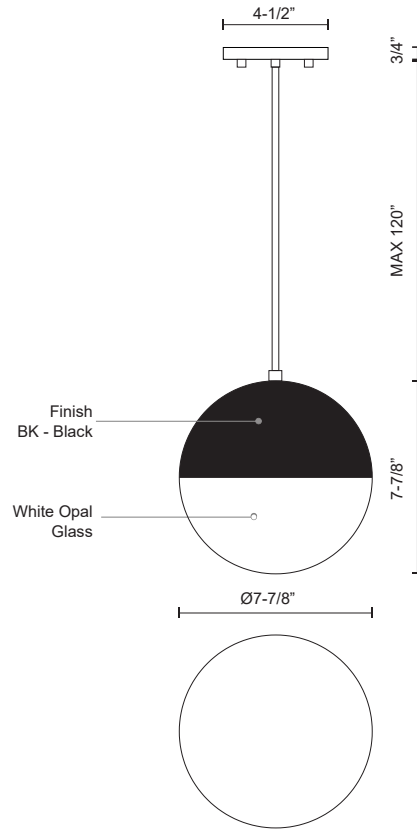

MONAE
PD11708-BK
PENDANTS

PROJECT

DESCRIPTION

Single LED retro styled orb shaped pendant. The top semi sphere is painted black metal which connects at the equator of orb to complete the bottom of the fixture with a semi sphere shaped white acrylic. When lit the light shines evenly throughout the bottom glass and into the surrounding area. Matching black clothed covered SVT cable with our powerful 120V AC LED technology. Available in three different sizes.

SPECIFICATION DETAILS

* For custom options, consult factory for details.

Fixture Dimensions	D7-7/8" x H7-7/8"
Light Source	LED
Wattage	15W
Total Lumens	1200lm
Delivered Lumens	BK-643lm
Voltage	120V
Color Temperature	3000K
CRI (Ra)	>90
Optional Color Temps	2700K - 5000K Available, Minimum Order Quantities Apply
LED Rated Life	50,000 hours
Dimming	100% - 10%, ELV Dimmer (Not Included)
Diffuser Details	White Acrylic
Adjustable	Yes
Wire Length	120" Max
Wire Type	Black SVT Cord
Location	Dry
Warranty	5 Years
Canopy Dimensions	D4-1/2" x H3/4"
Finish Option(s)	Black