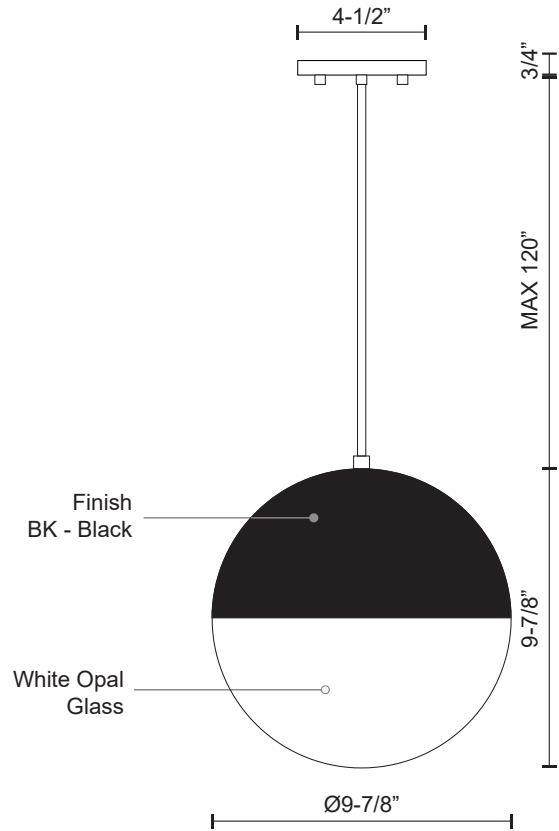

MONAE
PD11710-BK
 PENDANTS

PROJECT

DESCRIPTION

Single LED retro styled orb shaped pendant. The top semi sphere is painted black metal which connects at the equator of orb to complete the bottom of the fixture with a semi sphere shaped white acrylic. When lit the light shines evenly throughout the bottom glass and into the surrounding area. Matching black clothed covered SVT cable with our powerful 120V AC LED technology. Available in three different sizes.

SPECIFICATION DETAILS

* For custom options, consult factory for details.

Fixture Dimensions	D9-7/8" x H9-7/8"
Light Source	LED
Wattage	25W
Total Lumens	2000lm
Delivered Lumens	BK-1139lm
Voltage	120V
Color Temperature	3000K
CRI (Ra)	>90
Optional Color Temps	2700K - 5000K Available, Minimum Order Quantities Apply
LED Rated Life	50,000 hours
Dimming	100% - 10%, ELV Dimmer (Not Included)
Diffuser Details	White Acrylic
Adjustable	Yes
Wire Length	120" Max
Wire Type	Black SVT Cord
Location	Dry
Warranty	5 Years
Canopy Dimensions	D4-1/2" x H3/4"
Finish Option(s)	Black