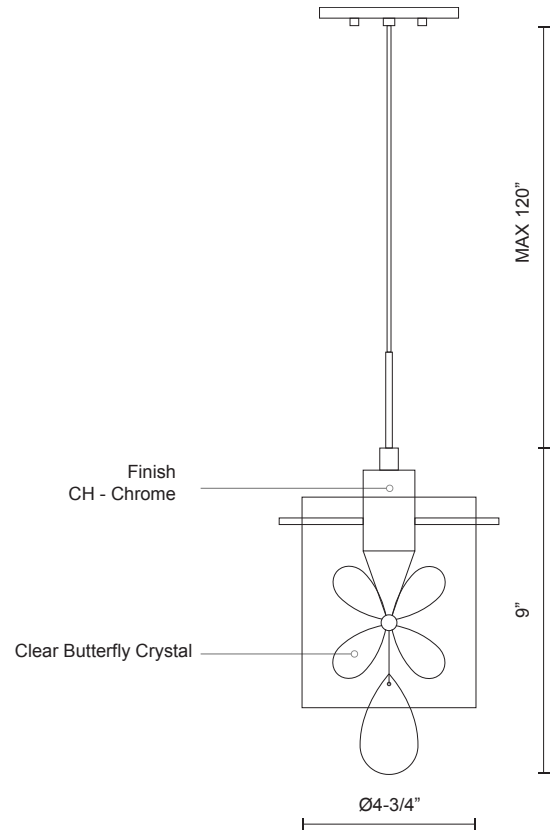

NAVI
PD2705-CH
PENDANTS

PROJECT

DESCRIPTION

Dazzling single LED pendant with rounded square clear glass. Directly under the LED module hangs an exquisite butterfly shaped crystal assembly with a tear dropped center crystal. When lit the light sparkles brilliantly throughout the crystals and surrounding area of the fixture. Fine polished chrome metal details with a maximum adjustable wire length of 120". Provided with our powerful 120V AC LED technology. Available in a variety of multi-pendant arrangements see series options for more details.

SPECIFICATION DETAILS

* For custom options, consult factory for details.

Fixture Dimensions	D4-3/4" x H9"
Light Source	LED
Wattage	5W
Total Lumens	400lm
Delivered Lumens	CH-260lm*
Voltage	120V
Color Temperature	3000K
CRI (Ra)	>90
Optional Color Temps	2700K - 5000K Available, Minimum Order Quantities Apply
LED Rated Life	50,000 hours
Dimming	100% - 10%, ELV Dimmer (Not Included)
Crystal Details	Clear Butterfly Crystal
Shade Details	Clear Glass Rounded Corner
Adjustable	Yes
Wire Length	120" Max
Wire Type	Clear SSL Wire
Location	Dry
Warranty	5 Years
Canopy Dimensions	D4-3/4" x H3/8"