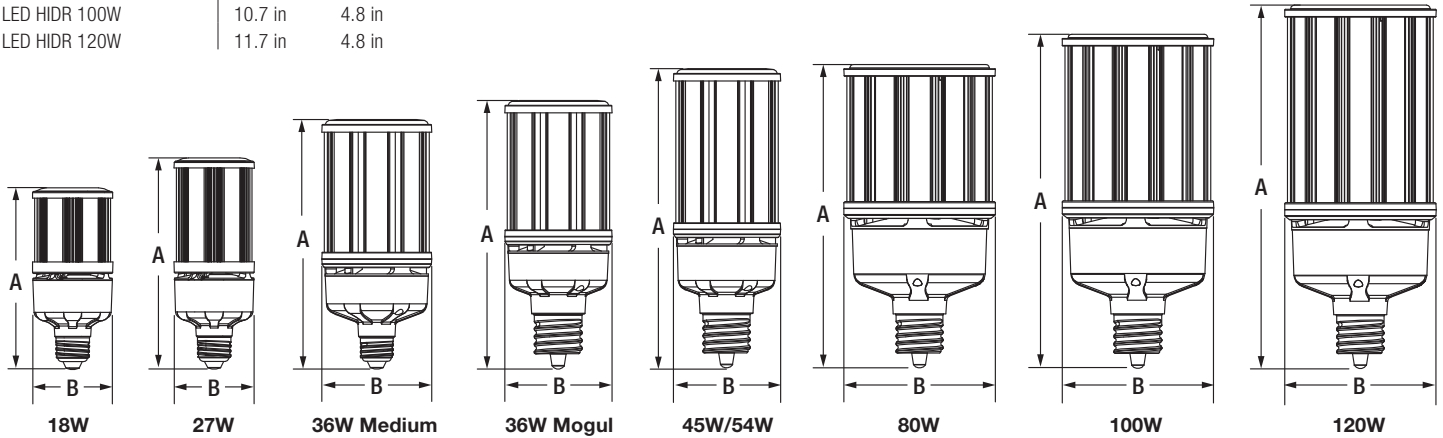

Physical Information

Lamp Description	(A) MOL	(B) Diameter
LED HIDR 18W	5.7 in	2.5 in
LED HIDR 27W	6.6 in	2.5 in
LED HIDR 36W Medium	7.8 in	3.4 in
LED HIDR 36W Mogul	8.5 in	3.4 in
LED HIDR 45W/54W	9.6 in	3.4 in
LED HIDR 80W	9.8 in	4.8 in
LED HIDR 100W	10.7 in	4.8 in
LED HIDR 120W	11.7 in	4.8 in