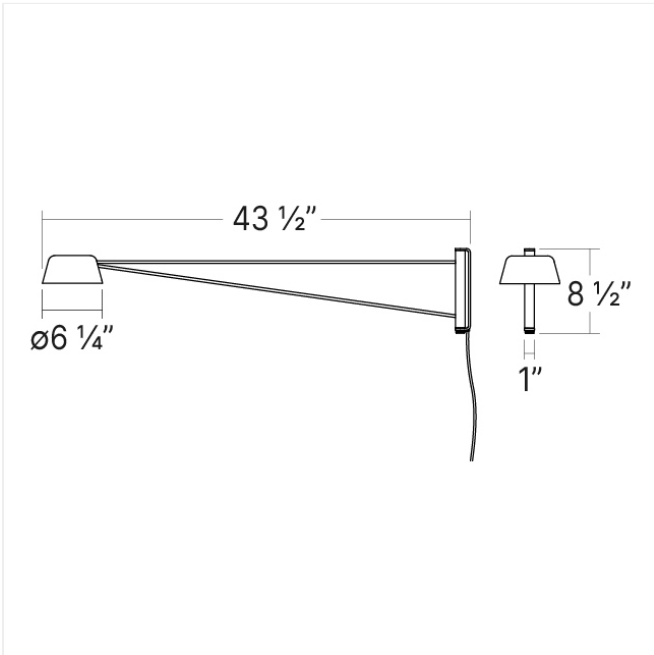

Project:

Ray Long Wall Lamp Spec Sheet

SKU: 2031.73W

Ray Wall Lamps feature soft shades and delicate arms that rotate on an axis for functional, elegant lighting. This collection has a wide range of applications, from a bedside wall lamp to a workspace or study, to a hospitality environment. Ray is available in three body finishes and five interchangeable shade finishes, including a signature Oxide Red finish. The brightness on Ray Wall Lamps can be controlled with the switch attached to the fixture. Ray is also available as a [chandelier](#).

Learn more: <https://sonnemanlight.com/ray-wall-lamp>

Type #:

Dimensions

Height:	8.5"
Width:	6.25"
Minimum Extension:	6.25"
Maximum Extension:	43.5"
Canopy/Backplate/Base:	8.5"
Size:	Long

Electrical Specs

Bulb(s) Included?:	Yes
Bulb 1 Type:	Integral LED
Bulb Quantity:	1
Input Voltage:	120-240VAC
Wattage:	9
Initial Lumens:	1000
Delivered Lumens:	600
Kelvin:	3000K
CRI:	90
Power Supply Type:	Driver
Power Supply Quantity:	1
Power Supply Location:	Plug
Dimming Type:	Dimmer Switch Attached to Fixture

Installation

Installation:	No electrician required
Sloped Ceiling Compatible?:	N/A
Installation Orientation:	Vertical
Minimum Hanging Height:	15"
Maximum Hanging Height:	57"

Shade

Shade Material:	Opal White Acrylic
-----------------	--------------------